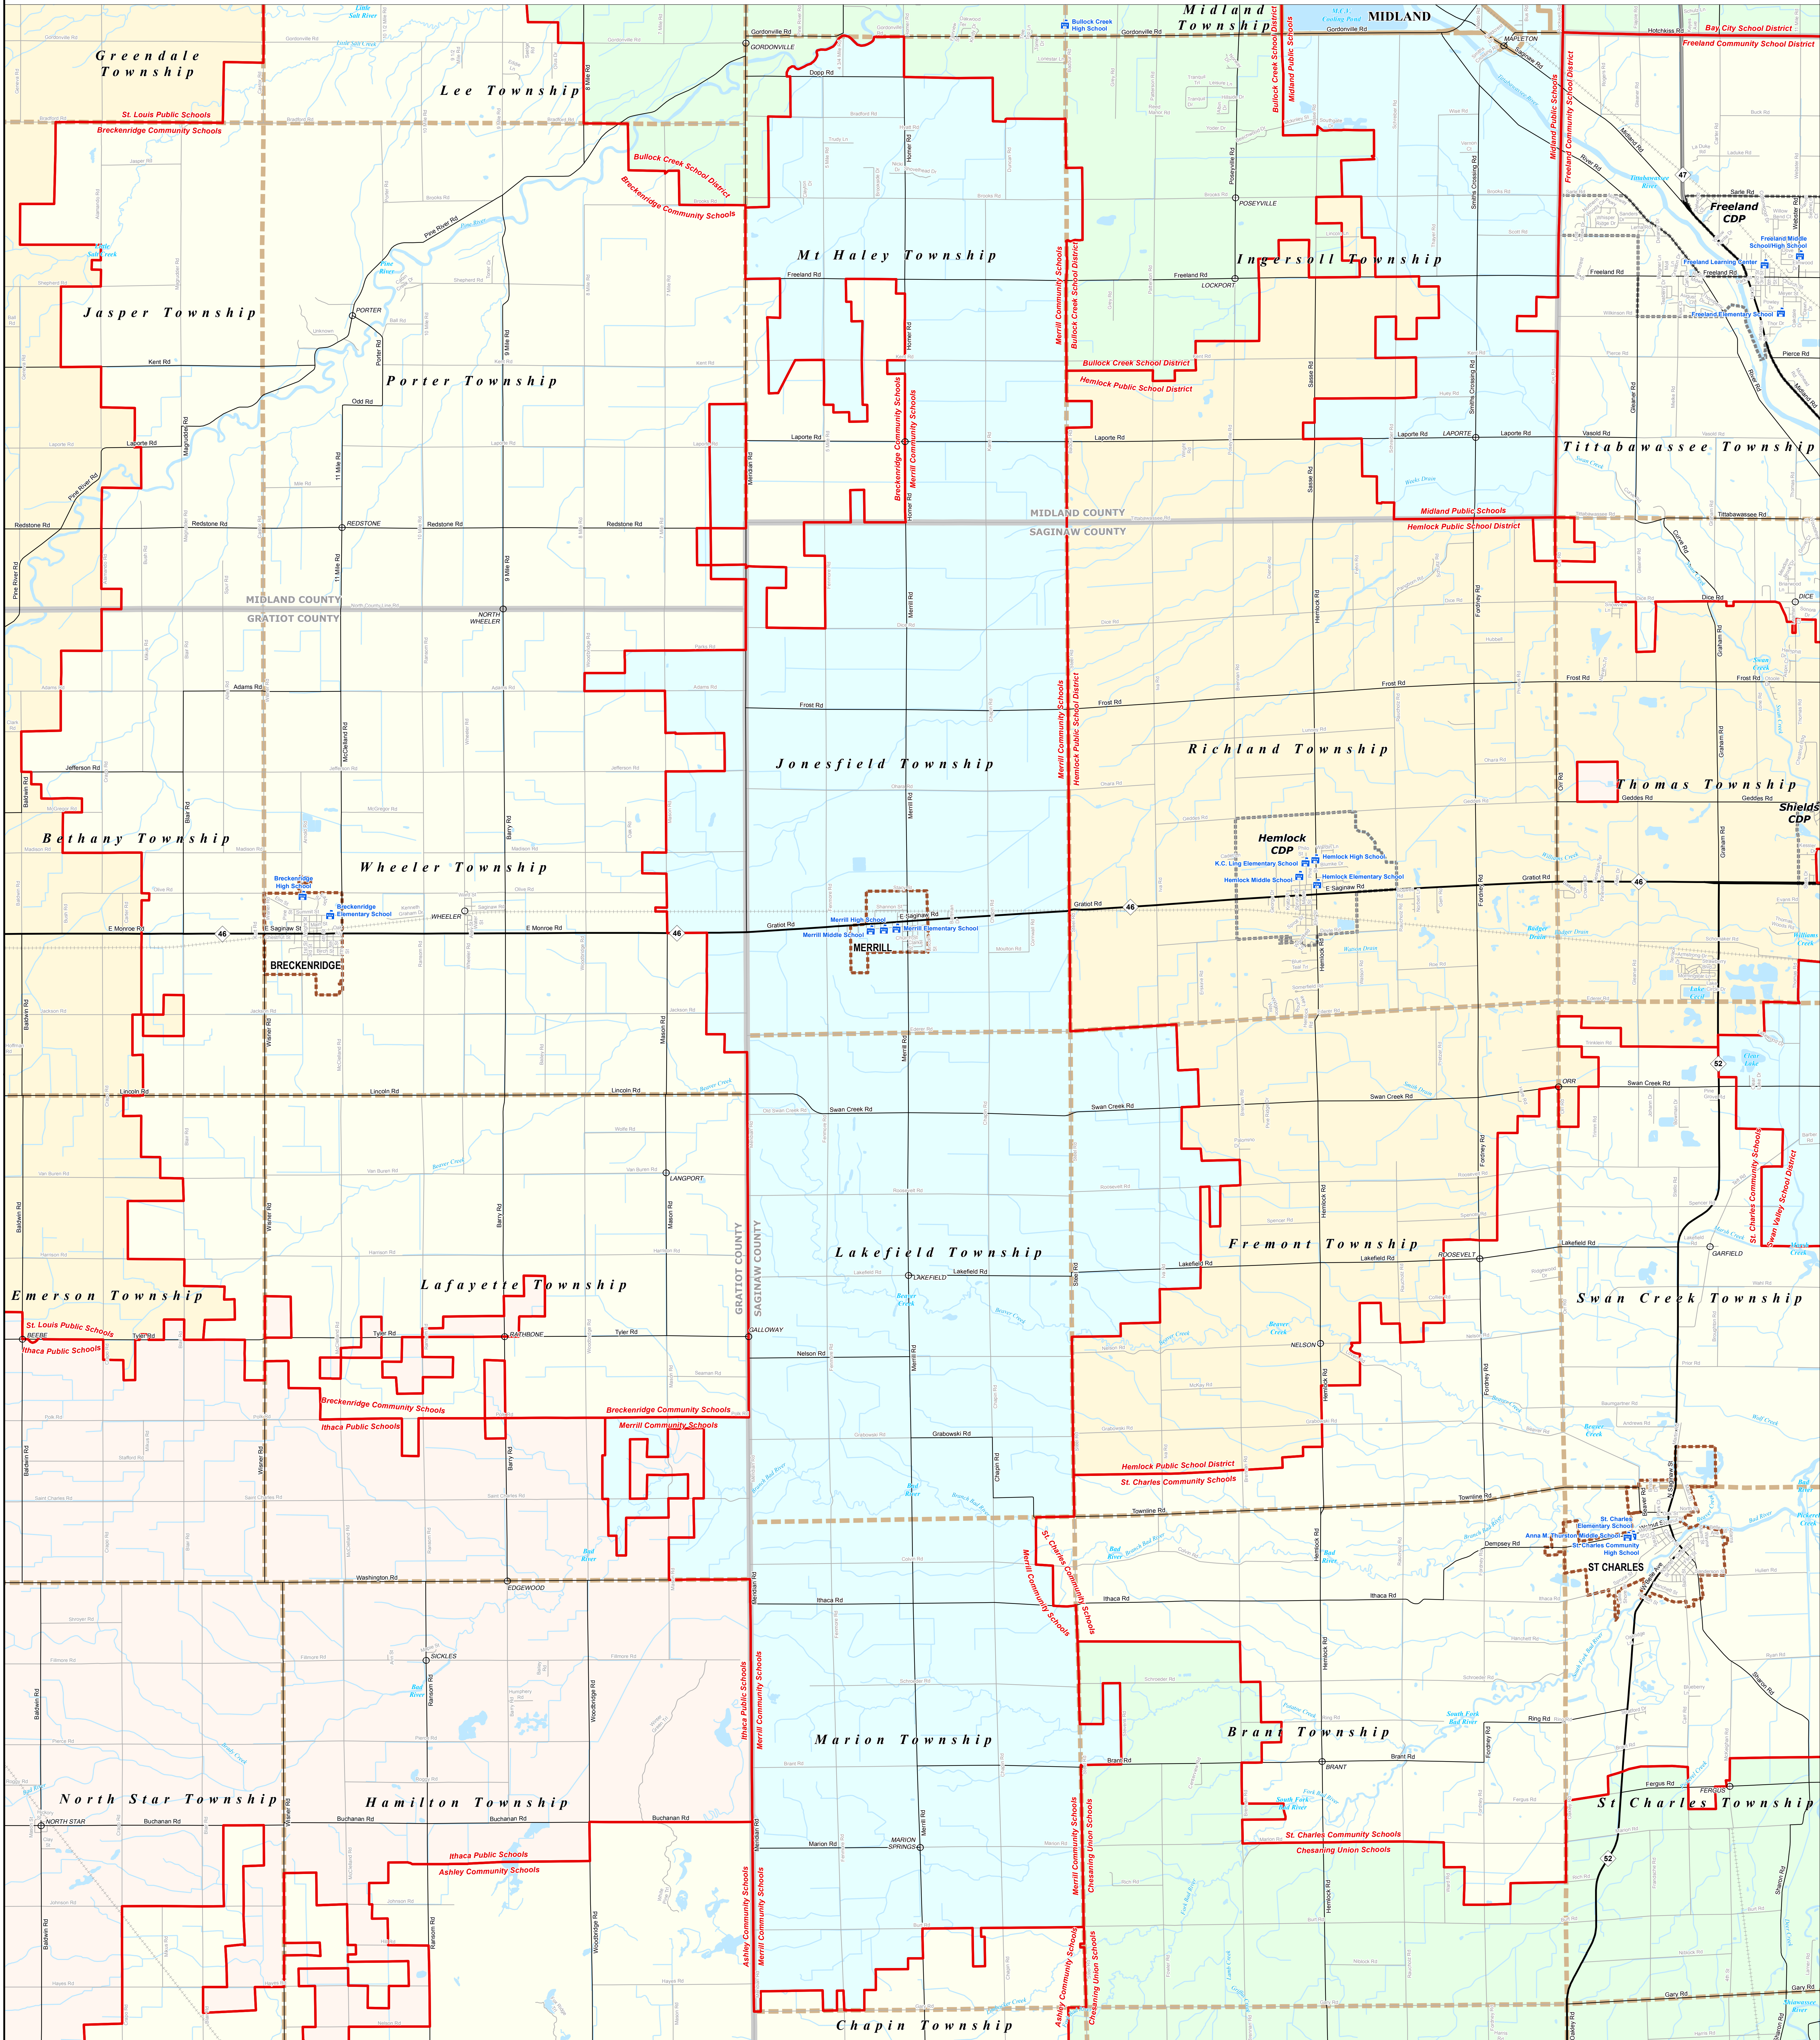

MERRILL COMMUNITY SCHOOLS

Saginaw ISD

0 0.25 0.5 1 Miles

*Note: Non K-12 School Districts identified with Asterisk (*) in Name

11/14/13

Legend	
School District	Unincorporated Place
County	School
City	Water Feature
Township	Freeway
Village	Highway
Census Designated Place	Primary Road
	Local Road
Railroad	River, Stream, or Drain

Source: Michigan Geographic Framework, v13a